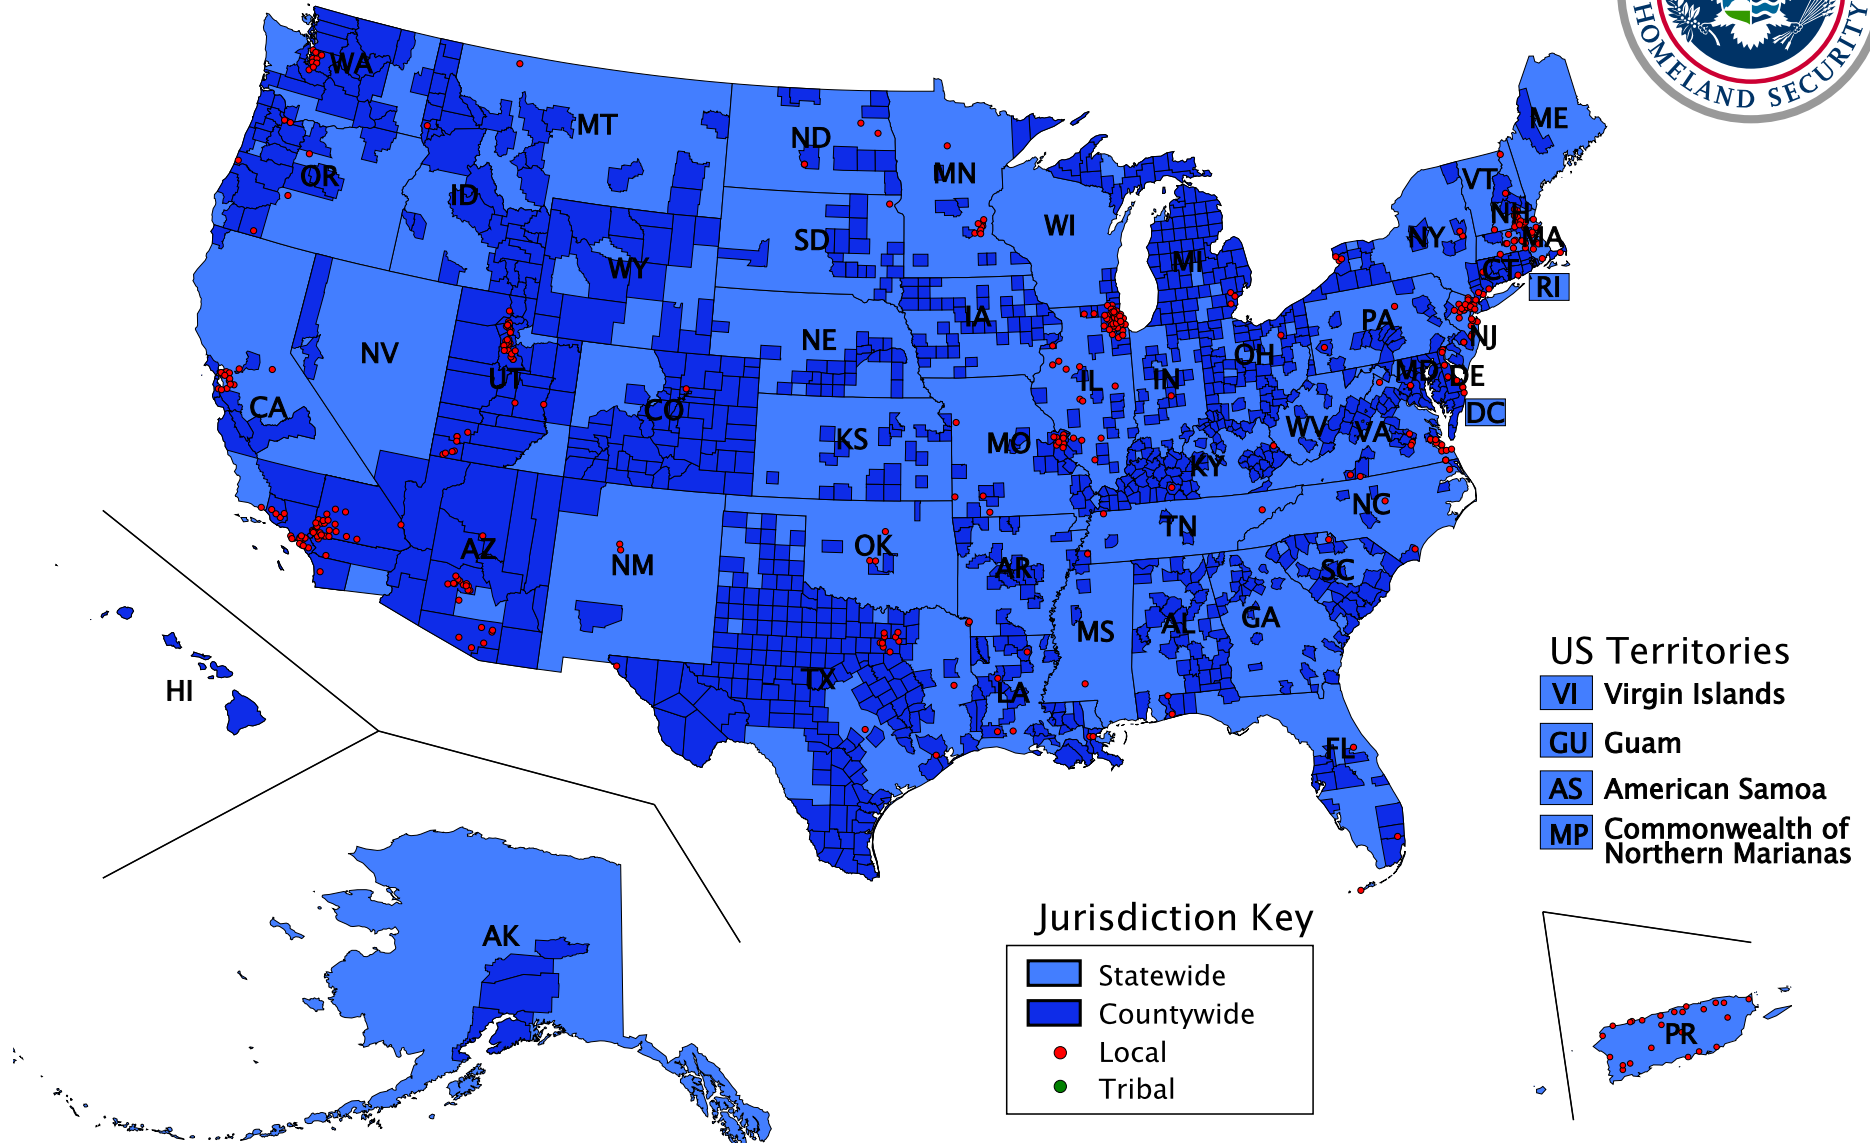

Citizen Corps Councils

| | |
|---|--|
| Total Active Statewide Councils | 56 |
| Total Active Countywide/Local/Tribal Councils | 1170 |
| Population Served, based on 2000 Census Data | 180698590 (63% of total US population) |